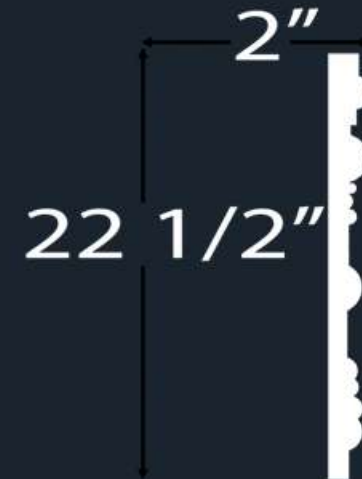

Contemporary Mouldings

CM 2177-22 1/2"